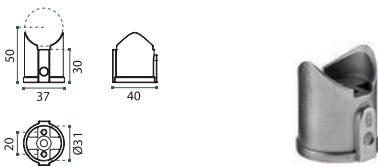

THINK. CONNECT. BUILD

locomoson

Specialists in interior & furniture design accessories

THINK. CONNECT. BUILD

THINK. CONNECT. BUILD

INOX AISI 304

89.601 - R885 Inox Raw

89601R885

89.602 - R885 Inox Raw

89602R885

89.603 - R885 Inox Raw

89603R885

89.604 - R885 Inox Raw

89604R885

89.605 - R885 Inox Raw

89605R885