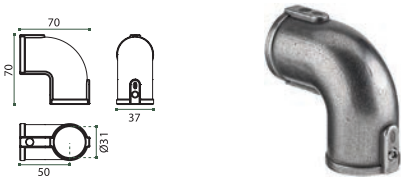

THINK. CONNECT. BUILD

locomoson

Specialists in interior & furniture design accessories

THINK. CONNECT. BUILD

THINK. CONNECT. BUILD

INOX AISI 304

89.601 - R885 Inox Raw

89601R885

89.602 - R885 Inox Raw

89602R885

89.603 - R885 Inox Raw

89603R885

89.604 - R885 Inox Raw

89604R885

89.605 - R885 Inox Raw

89605R885