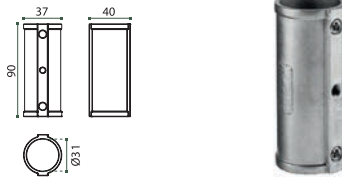

THINK. CONNECT. BUILD

locomoson

Specialists in interior & furniture design accessories

THINK. CONNECT. BUILD

THINK. CONNECT. BUILD

INOX AISI 304

89.601 - R885 Inox Raw

89601R885

89.602 - R885 Inox Raw

89602R885

89.603 - R885 Inox Raw

89603R885

89.604 - R885 Inox Raw

89604R885

89.605 - R885 Inox Raw

89605R885

LC.530 / 1000 / 0885

LC53010000885

R202

R808

R281

Autres coloris disponibles sur commande
Andere kleuren beschikbaar op aanvraag

THINK. CONNECT. BUILD

INOX AISI 304